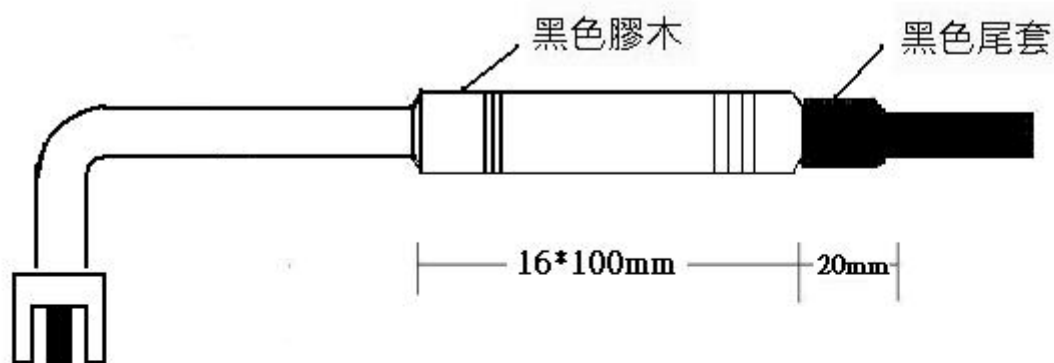

TECEPL

TPK-04L Surface K-thermocouple 90° (Long head)

Model	TPK-04L
Diameter	15mm
Length	Approx. 12 cm
Temperature	-50 ~ 500°C
Accuracy	±(0.8%Reading+1°C)
Response time	2Sec.(90%)